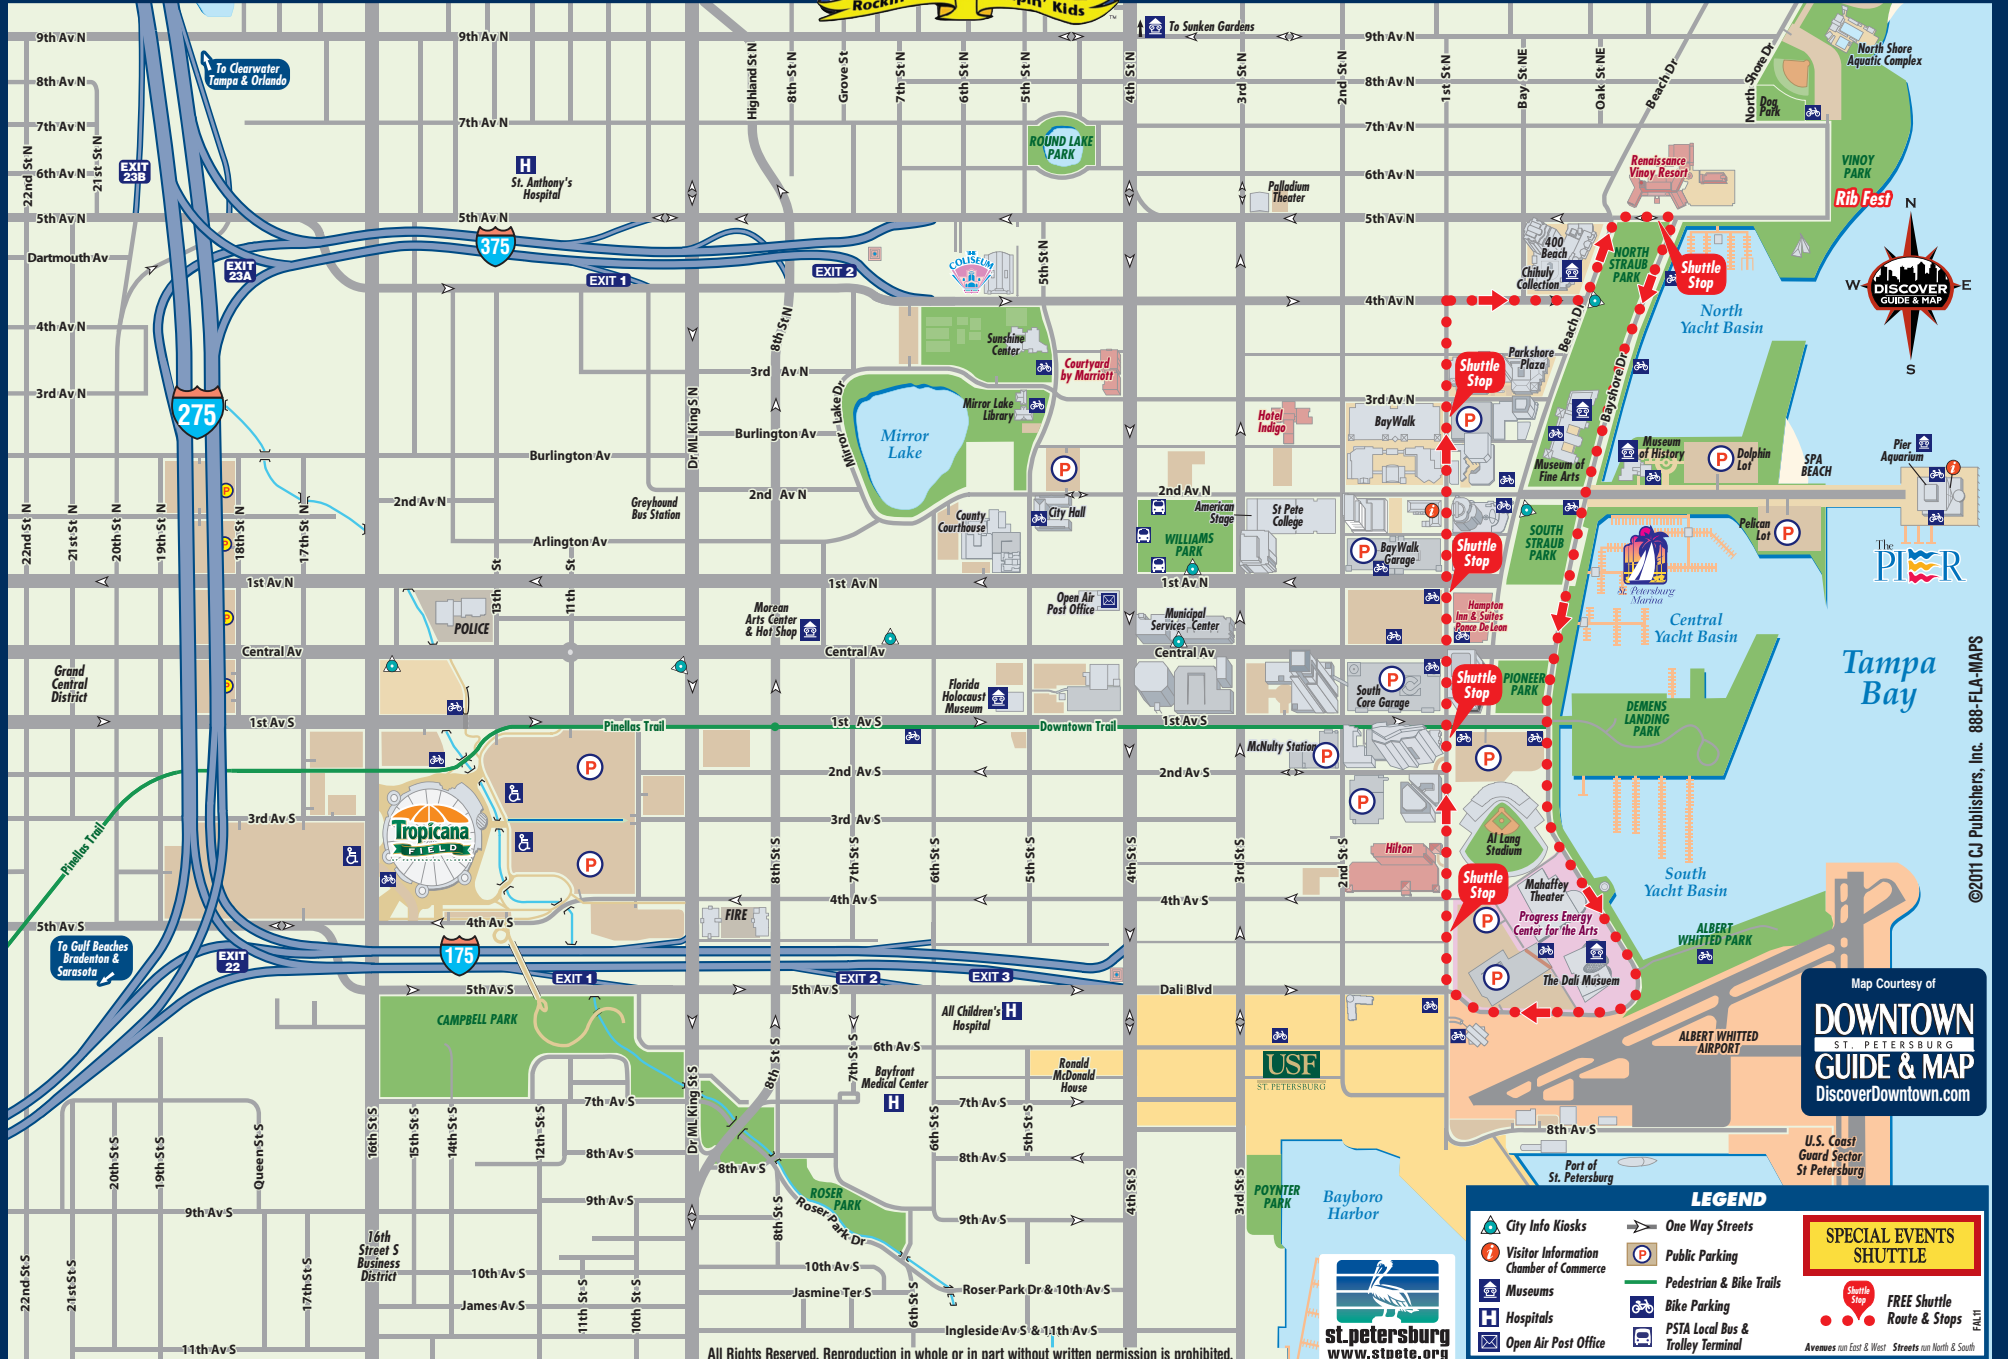

# downtown st.petersburg

**FREE 2011 RIBFEST SHUTTLE**  
 Friday, November 11 - Sunday, November 13, 2011  
 Fri 5-11pm Sat 11am-11pm Sun 11am-10pm  
 Service approximately every 10 minutes

THE SUNSHINE CITY  
**ST. PETERSBURG TROLLEY**  
 For more information call  
**727-821-5166**  
 24 Hour Hotline 727-892-5700  
**StPeteTrolley.com**

©2011 GJ Publishers, Inc. 888-FLA-MAPS

Map Courtesy of  
**DOWNTOWN**  
 ST. PETERSBURG  
**GUIDE & MAP**  
 DiscoverDowntown.com

**LEGEND**

- City Info Kiosks
- Visitor Information Chamber of Commerce
- Museums
- Hospitals
- Open Air Post Office
- One Way Streets
- Public Parking
- Pedestrian & Bike Trails
- Bike Parking
- PSTA Local Bus & Trolley Terminal

**SPECIAL EVENTS SHUTTLE**

**FREE Shuttle Route & Stops**

Avenues run East & West Streets run North & South

All Rights Reserved. Reproduction in whole or in part without written permission is prohibited.