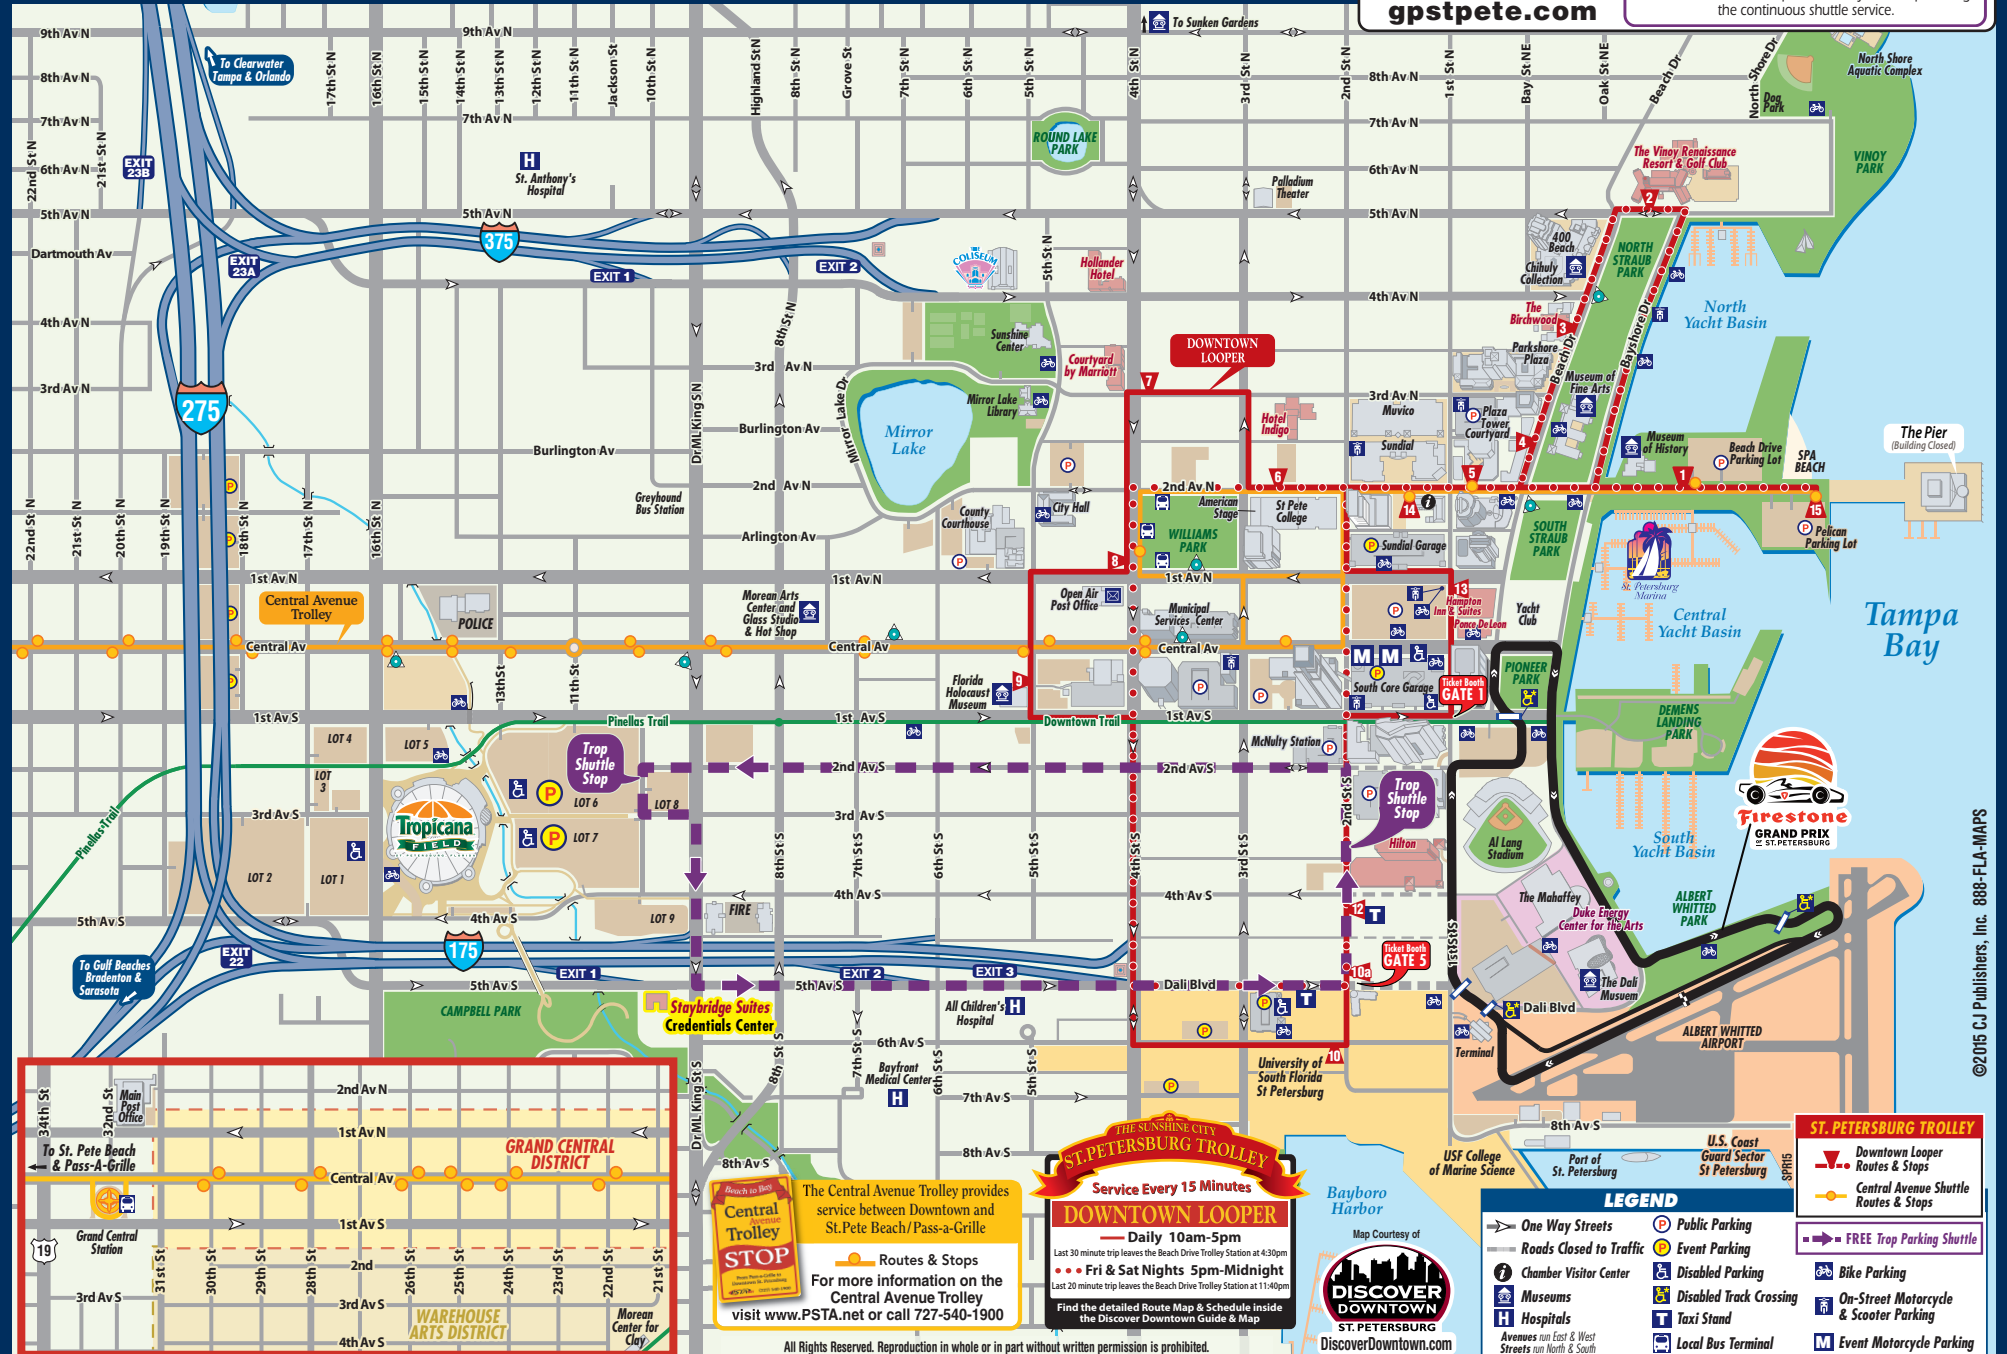

DOWNTOWN ST Petersburg

Parking & Transportation

FREE Shuttle Service with Continuous Shuttles all Weekend
Trop Parking Shuttle →→→→
Friday thru Sunday 7am-10pm
Coach Buses and Red Open Air Trolleys will be providing the continuous shuttle service.

GRAND CENTRAL DISTRICT

Central Avenue Trolley
Routes & Stops
For more information on the Central Avenue Trolley visit www.PSTA.net or call 727-540-1900

WAREHOUSE ARTS DISTRICT

Grand Central Station

Map showing streets from 34th St to 21st St and 3rd Av S to 4th Av S.

Central Trolley STOP

The Central Avenue Trolley provides service between Downtown and St. Pete Beach/Pass-a-Grille

Routes & Stops
For more information on the Central Avenue Trolley visit www.PSTA.net or call 727-540-1900

THE SUNSHINE CITY ST. PETERSBURG TROLLEY

Service Every 15 Minutes

DOWNTOWN LOOPER
Daily 10am-5pm
Last 30 minute trip leaves the Beach Drive Trolley Station at 4:30pm
••• Fri & Sat Nights 5pm-Midnight
Last 20 minute trip leaves the Beach Drive Trolley Station at 11:40pm

Find the detailed Route Map & Schedule inside the Discover Downtown Guide & Map

LEGEND

- ➔ One Way Streets
- ⚡ Roads Closed to Traffic
- 📍 Chamber Visitor Center
- 🏛️ Museums
- 🏥 Hospitals
- 🚗 Avenues run East & West Streets run North & South
- 🅇 Public Parking
- 🅈 Event Parking
- ♿ Disabled Parking
- 🚫 Disabled Track Crossing
- 🚕 Taxi Stand
- 🚏 Local Bus Terminal
- 🅇 FREE Trop Parking Shuttle
- 🚲 Bike Parking
- 🛵 On-Street Motorcycle & Scooter Parking
- 🏍️ Event Motorcycle Parking

©2015 CJ Publishers, Inc. 888-FLA-MAPS